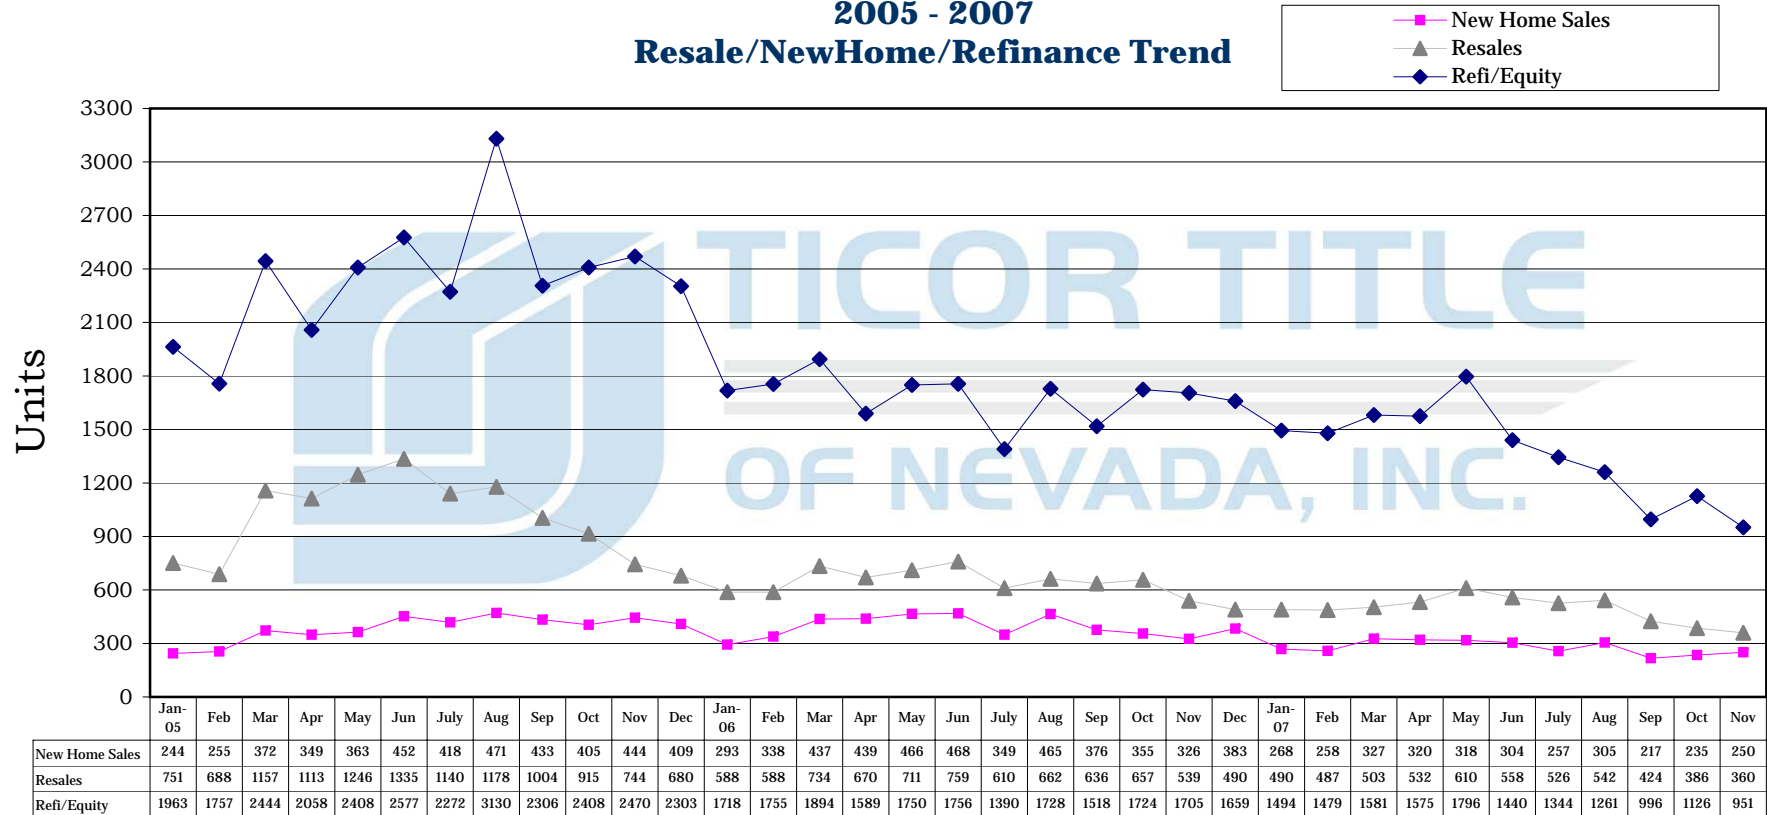

Washoe County Insured Recording Statistics 2005 - 2007 Resale/NewHome/Refinance Trend

*Ticor does not guarantee the accuracy of this data. This is for informational purposes only and is intended to view the general market trend in Washoe County.